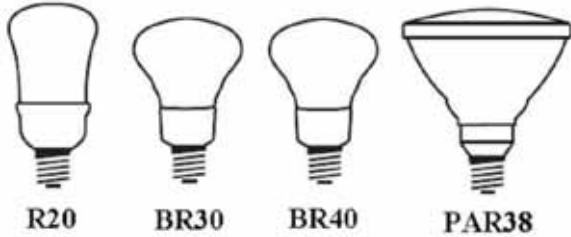

Decorative (Globe)

Sylvania

PartNumber	Description	Replaced Incandescent Watts	Nominal Watts	Bulb	Avg Life Hrs	Length	Color Temp.	Approx Lumens (Initial)
CF9EL/G25/827	...	40	9	G25	8000	4.8"	2700K	495
CF14EL/G30/830	...	60	14	G30	6000	5.5	3000K	725

Decor

Sylvania

PartNumber	Description	Replaced Incandescent Watts	Nominal Watts	Bulb	Avg Life Hrs	Length	Color Temp.	Approx Lumens (Initial)
CF4EL/B10/C/830/BL	Cand. base	15	4	B10 Deco	6000	4.5"	3000K	160
CF7EL/B10/830/BL	Cand. base	25	7	B10 Deco	6000	4.8"	3000K	280
CF9EL/B10/827/C/MEDADPT/BL2	Cand. and med. base	40	9	B10 Deco	8000	4.8"	2700K	450

FLUORESCENT

Compact Fluorescent Lamp

Dulux™ EL

Directional

Sylvania

PartNumber	Description	Replaced Incandescent Watts	Nominal Watts	Bulb	Avg Life Hrs	Length	Color Temp.	Approx Lumens (Initial)
CF9EL/R20/827	...	40	9	R20	8000	3.94"	2700K	300
CF14EL/R20/827/BL	...	60	14	R20	8000	3.29"	2700K	495
CF14EL/R20/DIM/827/RP	Dimmable	60	14	R20	8000	3.29"	2700K	500
CF15ELBR30/DIM/827	Dimmable	65	15	BR30	6000	5.5"	2700K	600
CF16ELBR30/827	...	65	16	BR30	8000	5.7"	2700K	750
CF16EL/BR30/830	...	65	16	BR30	8000	3.75"	3000K	750
CF23EL/BR30/ECO/827	Long life	100	23	BR30	15000	6.5"	2700K	1100
CF20ELBR40RP	...	75	20	BR40	8000	3.75"	3000K	1200
CF23EL/BR40/BL1	...	100	23	BR40	8000	6.5"	3000k	1100
CF19EL/BR40/DIM/827/RP	Dimmable	75	19	BR40	8000	5 1/2"	2700K	900
CF23EL/PAR38/BL/1	...	100	23	Par38	8000	6.25"	3000K	1600
CF23EL/PAR38/827	...	100	23	Par38	8000	6.25"	2700K	1200