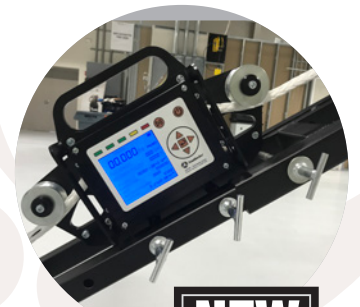

FREE

*Shipping not included

XDTM
10,000 lbs. In-line Extreme Duty Tension Monitor
65111501

BENEFITS

Working Load: 10,000 lbs.

Wireless design to allow for remote monitoring

USB port for easy data extraction

Back lit screen allows for easy viewing

Easily inserts into rope-line without disassembly

Built-in battery for long life

Custom roller case

**BUILT FOR DURABILITY.
BUILT FOR RELIABILITY.
BUILT FOR WORK.**